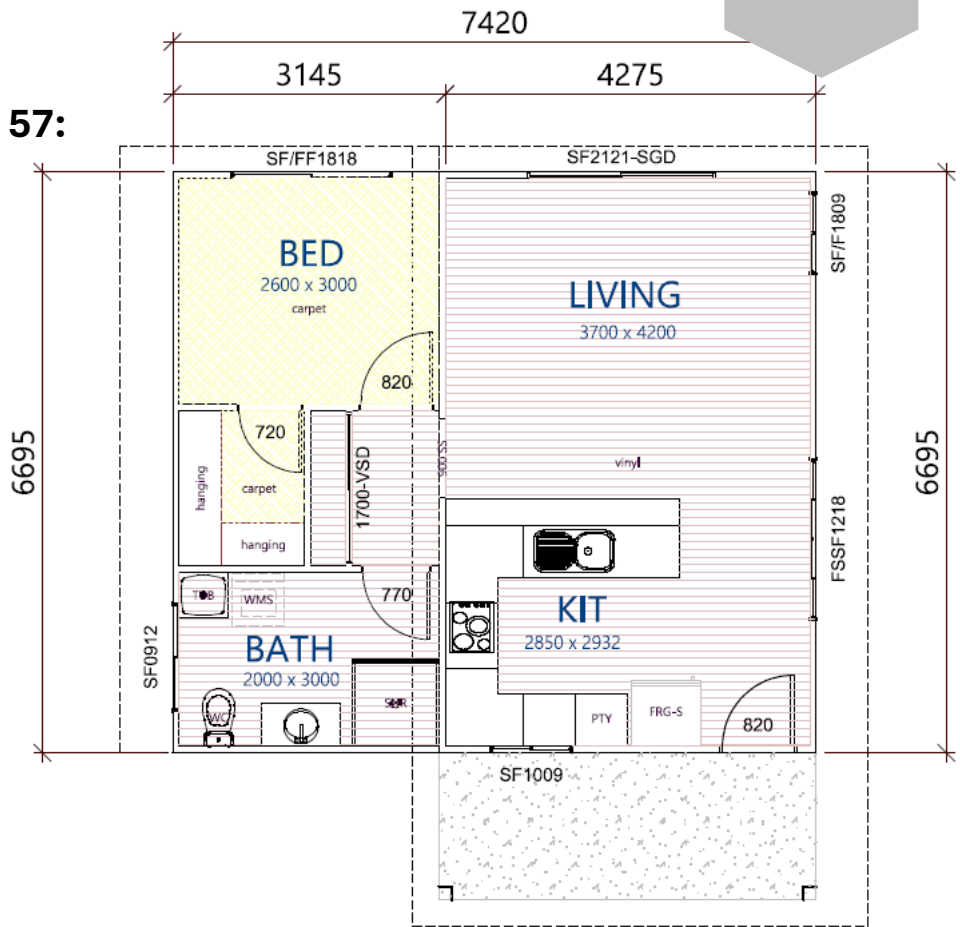

# THE AVOCA 57

## Introducing The Avoca 57:

a smart, thoughtfully designed second dwelling spanning 57m<sup>2</sup>. This modern space features one bedroom, one bathroom, a spacious kitchen, and an open-plan living area. The pitched roof adds a touch of contemporary style, making it both functional and aesthetically pleasing.

🛏️ 1 | 🛋️ 1 | 🚿 1

**Total floor area 57 m<sup>2</sup> | Exterior Width 7.45m | Exterior Length 6.70m**