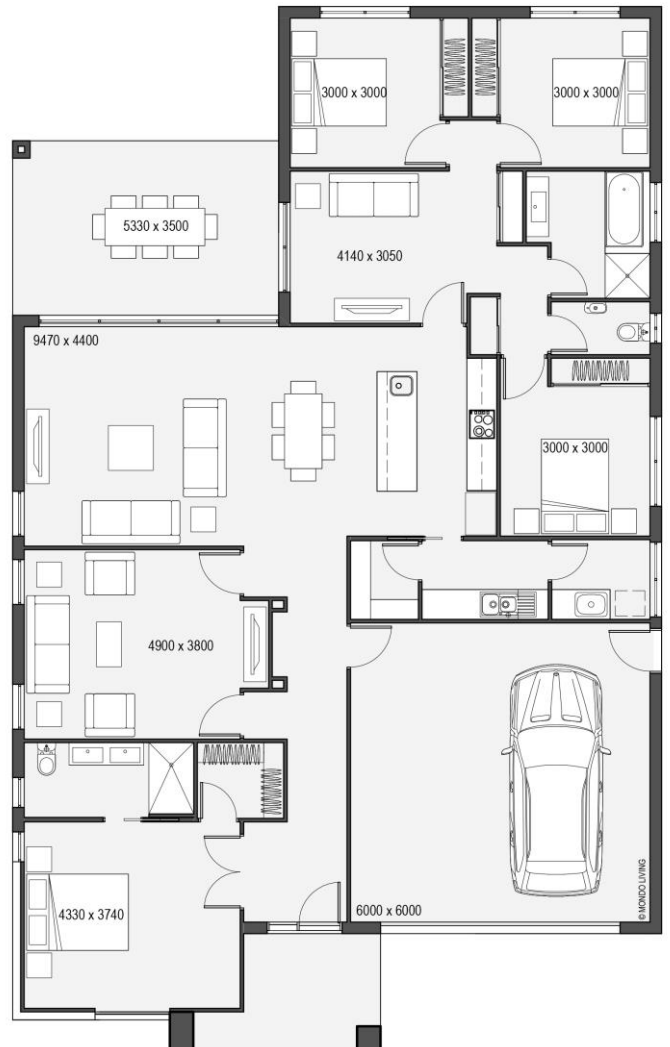

Your Elegant Sanctuary for Modern Living.

Welcome to Rosebank 243, where sophistication meets functionality. This exquisite residence boasts four bedrooms and two baths, offering generous space for your family's comfort.

At the heart of the home lies the open living area, seamlessly integrating the kitchen, dining, and living spaces. Whether you're cooking up culinary delights, entertaining guests, or simply unwinding with loved ones, this versatile layout caters to all your needs.

Step outside to the charming 18m² outdoor area, where you can enjoy alfresco dining, bask in the sunshine, or entertain guests in style.

With a 2-car garage providing convenience and ample storage, Rosebank 243 offers the perfect blend of luxury and practicality, creating an idyllic sanctuary for modern living.

🛏️ 4 | 🛋️ 2 | 🍳 2 | 📺 1 | 🚗 2

Total floor area 249 m²

Exterior Width 13m

Exterior Length 21.5m

External Living 18.7 m²