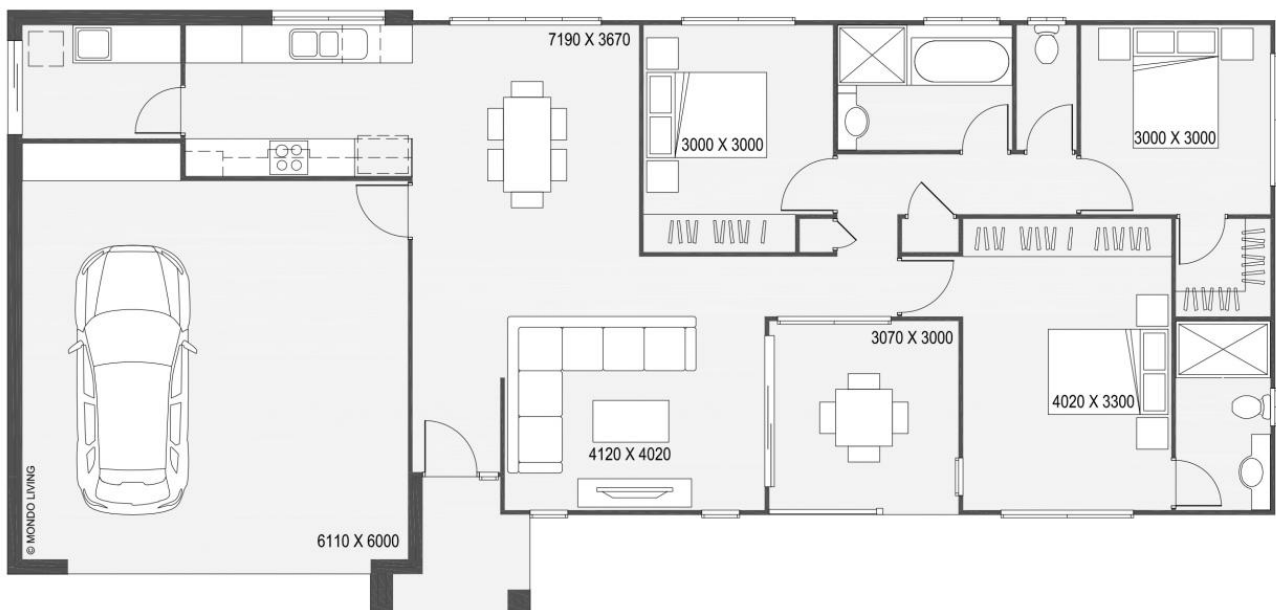

Your Stylish Home Designed for Wide Lot Sizes.

Welcome to Urban 168, where style meets functionality in a design tailored for wide lot sizes. This modern home offers versatility and comfort, making it ideal for urban living.

Choose between three or four bedrooms to suit your family's needs, with two baths providing convenience and luxury.

The open space living area creates a seamless flow between the kitchen, dining, and living spaces, perfect for entertaining guests or relaxing with loved ones.

Park your vehicles with ease in the 2-car garage, providing secure storage and convenience for your urban lifestyle.

Experience the perfect blend of urban chic and practical design with Urban 168, your ideal home for wide lot sizes.

3 | 2 | 2 | 2

Total floor area 168 m²

Exterior Width 20.5m

Exterior Length 10m