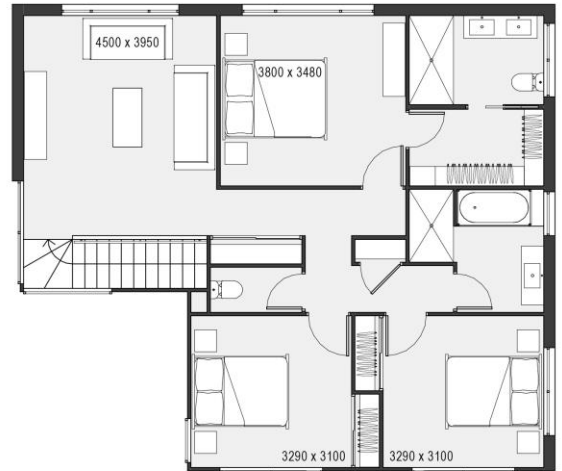

Outside, an enchanting 18m² outdoor area offers a tranquil retreat for outdoor dining, relaxation, and entertainment, surrounded by lush greenery and fresh air.

Upstairs, discover the sleeping quarters and a separate lounge, creating a private haven for rest and relaxation. Whether you're unwinding after a long day or spending quality time with loved ones, this space offers comfort and serenity.

With a 2-car garage providing ample storage and convenience, Coral Cove 268 is designed to elevate your living experience and capture the essence of Hampton-style luxury.

🛏️ 4 | 🛋️ 3 | 🚿 3 | 🚗 2

Total floor area 479 m²

Exterior Width 13m

Exterior Length 17m

External Living 18 m²

🛏️ 4 | 🛋️ 3 | 🚿 3 | 🚗 2

Total floor area 268m²

Exterior Width 13m

Exterior Length 17m

External Living 18 m²